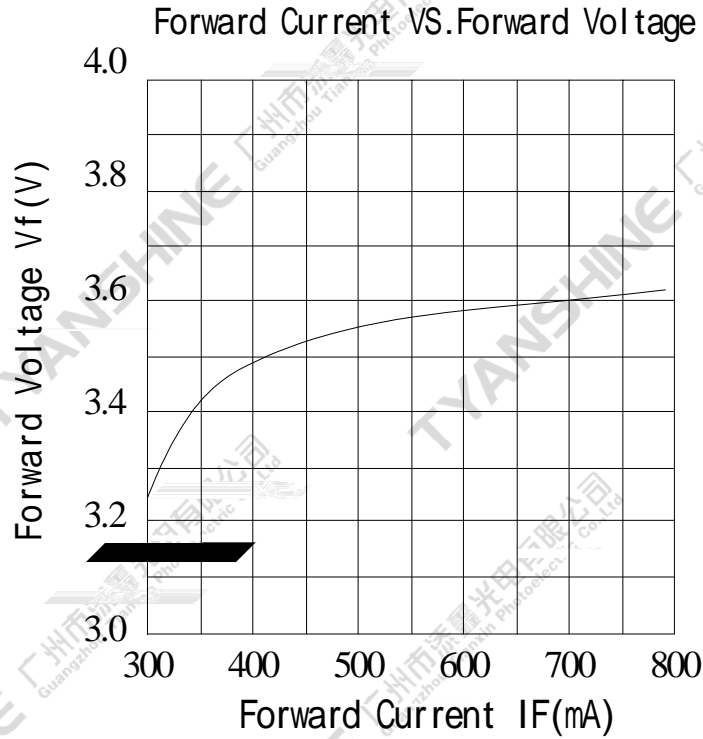

Typical Electrical / Optical Characteristics Curves

(25 " Ambient Temperature Unless Otherwise Noted)

Part No.	TX-S3A140-002K	eSpec No.	WKF-BA3095	Page	5 of 8
-----------------	----------------	------------------	------------	-------------	--------