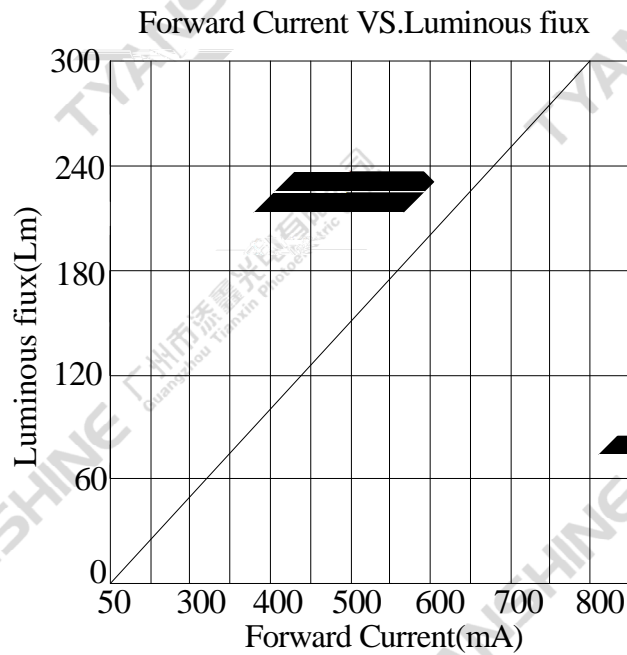

Typical Electrical / Optical Characteristics Curves

(25 " Ambient Temperature Unless Otherwise Noted)

Part No.	TX-S3A140-002K	eSpec No.	WKF-BA3095	Page	5 of 8
-----------------	----------------	------------------	------------	-------------	--------