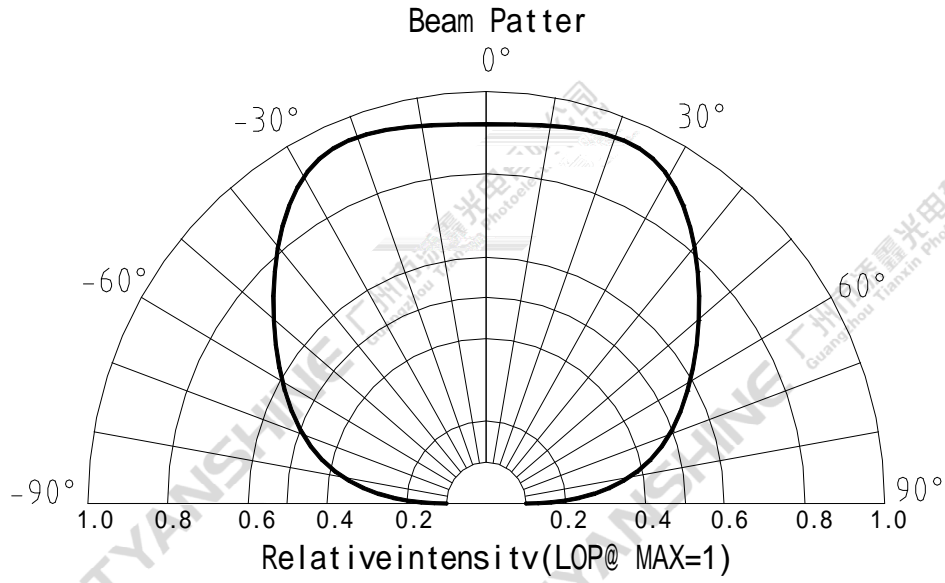

Typical Electrical / Optical Characteristics Curves

(25 " Ambient Temperature Unless Otherwise Noted)

Part No.	TX-S3A140-002K	eSpec No.	WKF-BA3095	Page	5 of 8
-----------------	----------------	------------------	------------	-------------	--------